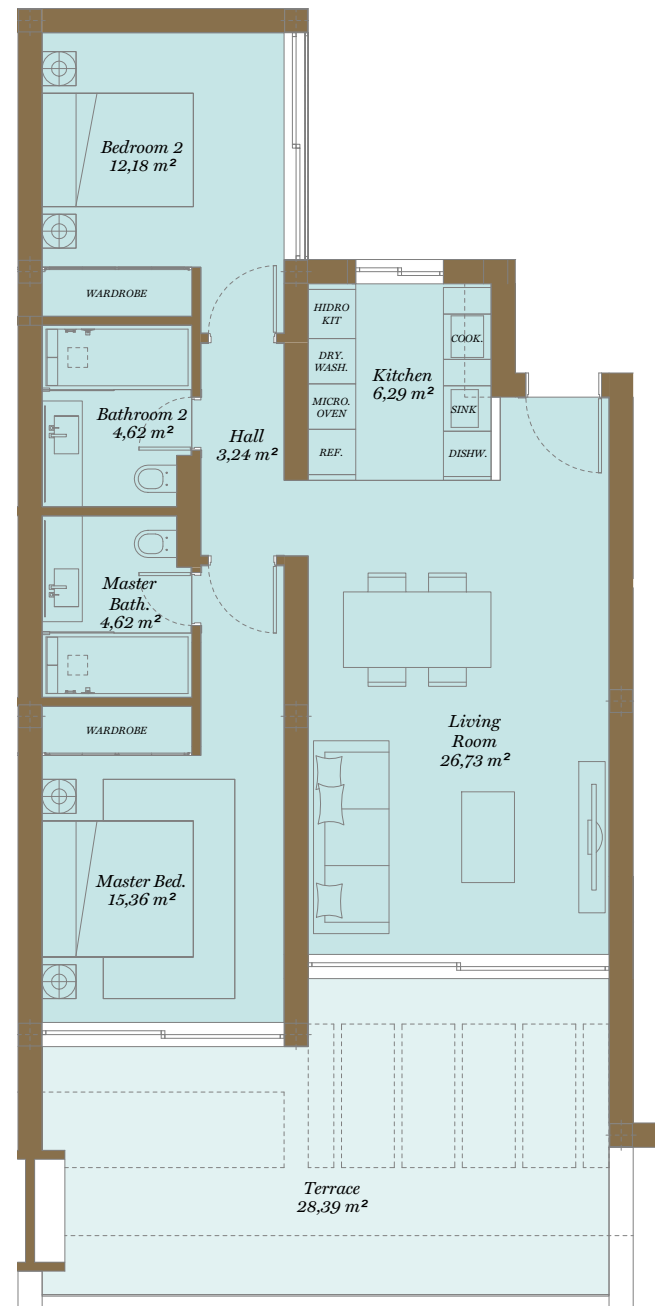

## 2 Bedroom Apartment

APT // 01.1.2

86,94 31,80 2 2 1 1

### Site Plan

### Apartment | 01.1.2

	01.2.2	01.2.1	
01.1.4	01.1.3	01.1.2	01.1.1
01.0.4	01.0.3	01.0.2	01.0.1
	ST 01	LIFT	

### Apartment | 01.1.2

Indoor Usable Area	73,04 m <sup>2</sup>
Terrace Usable Area	28,39 m <sup>2</sup>
<b>Total Usable Area</b>	<b>101,43 m<sup>2</sup></b>
Indoor Constructed Area	86,94 m <sup>2</sup>
Terrace Constructed Area	31,80 m <sup>2</sup>
<b>Total Constructed Area</b>	<b>118,74 m<sup>2</sup></b>
Garden (C.A.w.E.U.)	—