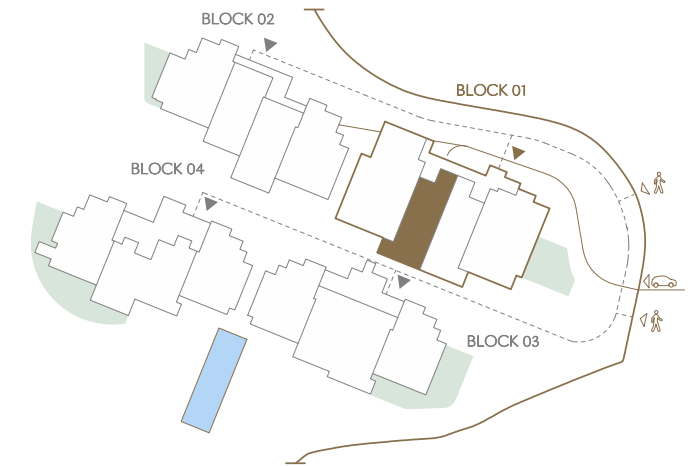

Los Eucaliptos

2 Bedroom Apartment

APT // 01.0.3

86,94 31,32 2 2 1 1

Site Plan

Apartment | 01.0.3

	01.2.2	01.2.1	
01.1.4	01.1.3	01.1.2	01.1.1
01.0.4	01.0.3	01.0.2	01.0.1

ST 01 LIFT

Apartment | 01.0.3

Indoor Usable Area	73,04 m ²
Terrace Usable Area	28,41 m ²
Total Usable Area	101,45 m²
Indoor Constructed Area	86,94 m ²
Terrace Constructed Area	31,32 m ²
Total Constructed Area	118,26 m²
Garden (C.A.w.E.U.)	—