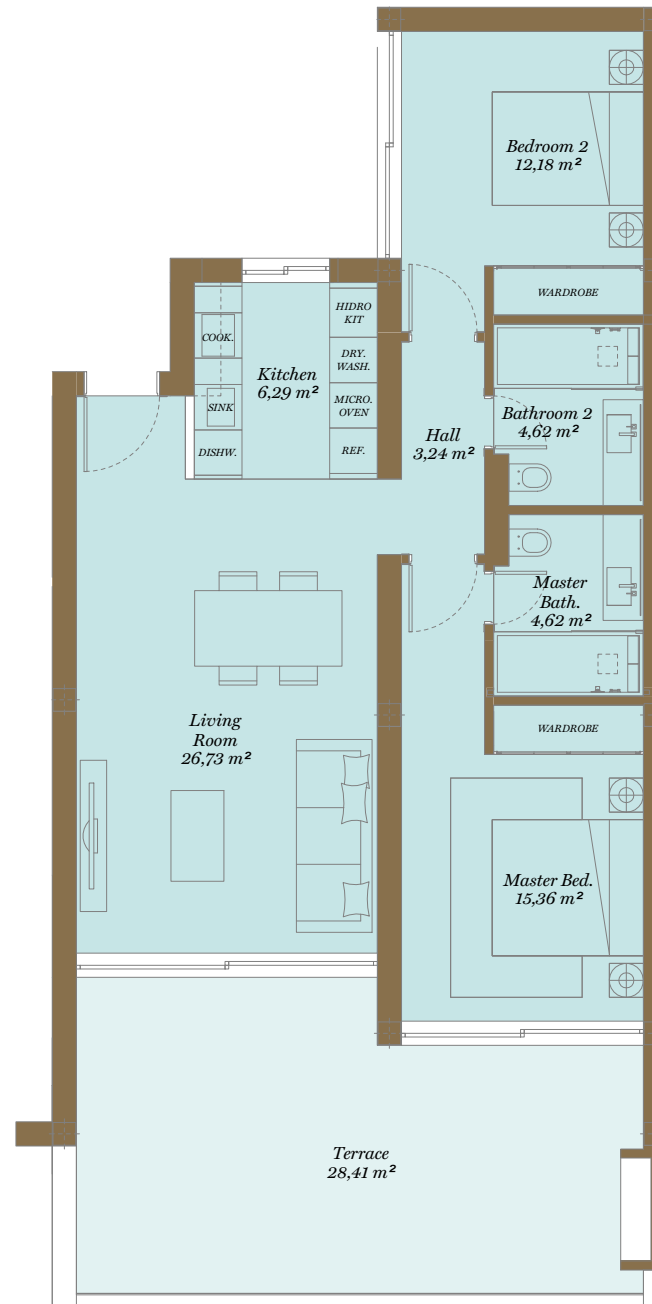

Los Eucaliptos

2 Bedroom Apartment

APT // 01.0.3

86,94 31,32 2 2 1 1

Site Plan

Apartment | 01.0.3

	01.2.2	01.2.1	
01.1.4	01.1.3	01.1.2	01.1.1
01.0.4	01.0.3	01.0.2	01.0.1

ST 01 LIFT

Apartment | 01.0.3

Indoor Usable Area	73,04 m ²
Terrace Usable Area	28,41 m ²
Total Usable Area	101,45 m²
Indoor Constructed Area	86,94 m ²
Terrace Constructed Area	31,32 m ²
Total Constructed Area	118,26 m²
Garden (C.A.w.E.U.)	—